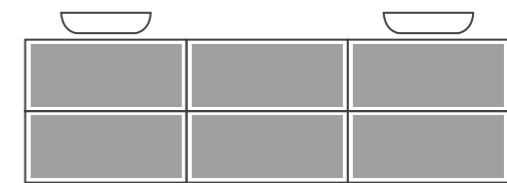

6 Drawer

ADDISON 6-DRAWER VANITY

Vanity Size: 1278mm
Drawer Size: 414mm